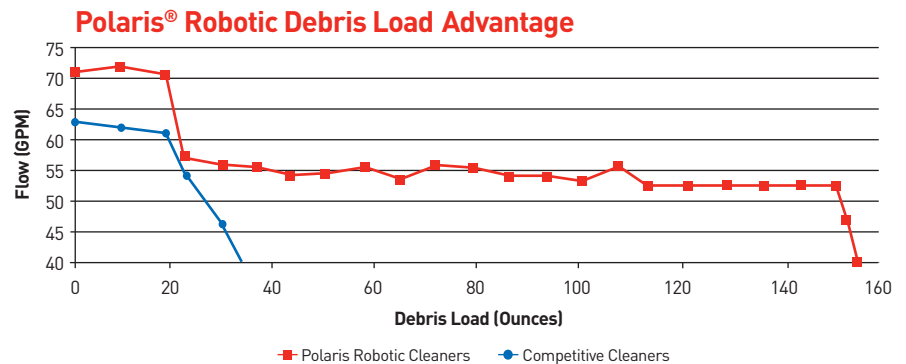

Specifications

	P955	P945	P935
Easy Lift System NEW	Yes	Yes	Yes
Easy Clean Filter Canister	Yes	Yes	Yes
Vortex Vacuum Technology	Yes	Yes	Yes
ActivMotion Sensor®	Yes	Yes	Yes
Remote Control NEW	Yes. Motion-Sensing	No	No
Cleaning Cycle	7-Day Programmable	7-Day Programmable	Dual Mode Cleaning: 1.5 & 2.5 Hours
Cleaning Modes	Floor, Floor/Wall, Waterline Only, Custom	Floor, Floor/Wall	Floor, Floor/Wall
Dirty Canister Indicator NEW	Yes	No	No
Drive	4WD	4WD	2WD
Rear Water Cleaning Stream	Yes	Yes	Yes
Brush	Solid-Blade	Solid-Blade	Pleated
Cable Length	70' Cable / 60' Pool	60' Cable / 50' Pool	60' Cable / 50' Pool
Premium Caddy NEW	Yes	Yes	Yes

**25% MORE VACUUM
POWER**

AND
**4X THE
DEBRIS
LOAD**
OF ANY ROBOTIC
CLEANER*

*Under debris load.