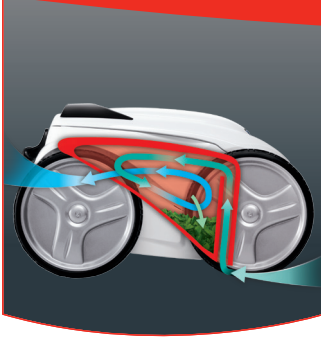

EXCLUSIVELY FEATURED ON ALL POLARIS® ROBOTICS

VORTEX VACUUM TECHNOLOGY

25% more vacuum power and 4x the debris capacity of other robotic cleaners.